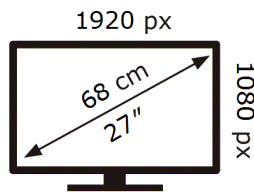

ENERG ⚡

Samsung

S27C332GAU

17 kWh/1000h

2019/2013