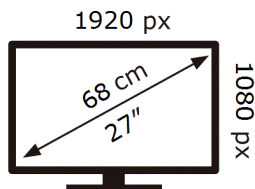

ENERG

SAMSUNG

S27C366EAU

20 kWh/1000h

2019/2013