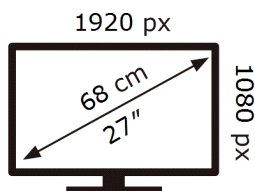

ENERG ⚡

Samsung

S27C390EAU

21 kWh/1000h

2019/2013