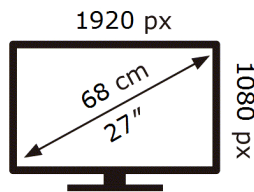

ENERG ⚡

Samsung

S27C432GAU

16 kWh/1000h

2019/2013