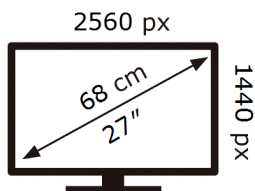

# ENERG

Samsung

S27CG552EU

**26** kWh/1000h

ABCDEF **G**

**41** kWh/1000h

2019/2013