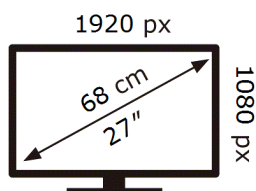

ENERG

SAMSUNG

S27CM500EU

21 kWh/1000h

ABCDEF **G**

32 kWh/1000h

2019/2013