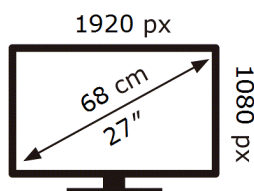

ENERG

SAMSUNG

S27CM501EU

21 kWh/1000h

ABCDEF **G**

32 kWh/1000h

2019/2013