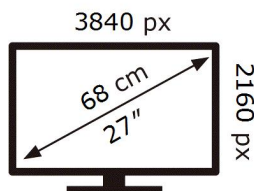

ENERG

SAMSUNG

S27CM801UU

26 kWh/1000h

ABCDEF **G**

55 kWh/1000h

2019/2013