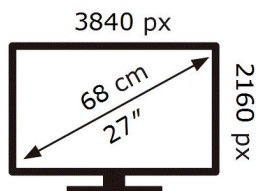

ENERG

SAMSUNG

S27CM801UU

26 kWh/1000h

ABCDEF **G**

55 kWh/1000h

2019/2013