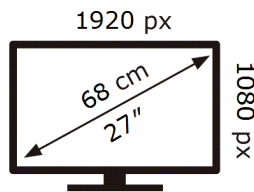

ENERG ⚡

Samsung

S27D300GAU

16 kWh/1000h

2019/2013