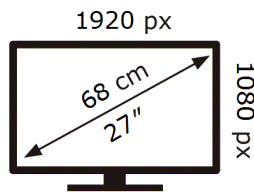

ENERG ⚡

Samsung

S27D362GAU

21 kWh/1000h

2019/2013