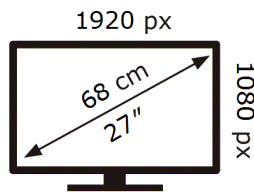

ENERG ⚡

Samsung

S27D364GAU

21 kWh/1000h

2019/2013