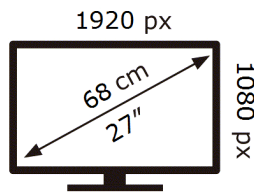

ENERG 

Samsung

S27D366GAU

21 kWh/1000h

2019/2013