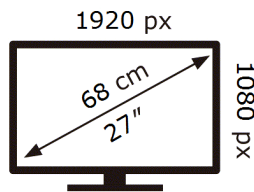

ENERG ⚡

Samsung

S27D390GAU

16 kWh/1000h

2019/2013