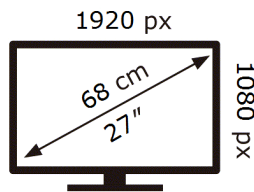

**ENERG** ⚡

Samsung

S27D392GAU

**16** kWh/1000h

2019/2013