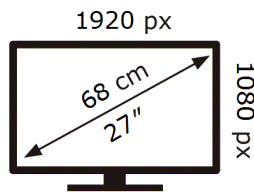

ENERG ⚡

Samsung

S27D400GAU

14 kWh/1000h

2019/2013