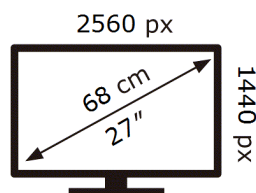

ENERG 

Samsung

S27D600UAU

20 kWh/1000h

ABCDEF **G**

32 kWh/1000h

2019/2013