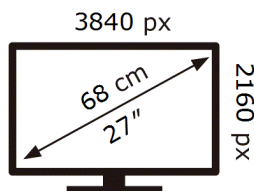

ENERG

Samsung

S27D700EAU

23 kWh/1000h

ABCDEF **G**

39 kWh/1000h

2019/2013