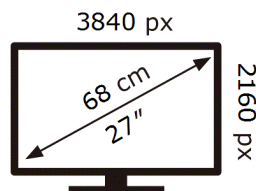

ENERG

Samsung

S27D702EAU

23 kWh/1000h

ABCDEF **G**

39 kWh/1000h

2019/2013