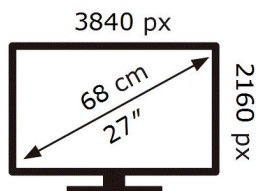

ENERG

SAMSUNG

S27D800EAU

25 kWh/1000h

ABCDEF **G**

39 kWh/1000h

2019/2013