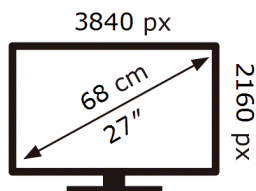

ENERG 

Samsung

S27D800UAA

25 kWh/1000h

ABCDEF **G**

41 kWh/1000h

2019/2013