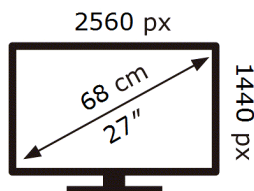

ENERG 

Samsung

S27DG502EU

26 kWh/1000h

ABCDEF **G**

38 kWh/1000h

2019/2013