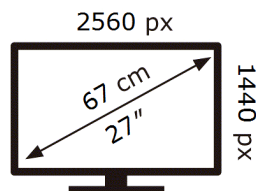

ENERG

Samsung

S27DG612SU

28 kWh/1000h

ABCDEF **G**

38 kWh/1000h

2019/2013