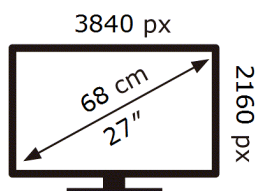

ENERG 

Samsung

S27DG702EU

26 kWh/1000h

ABCDEF **G**

HDR

46 kWh/1000h

2019/2013