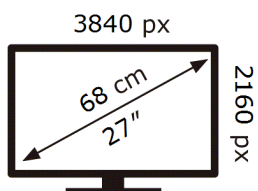

ENERG

Samsung

S27DG702EU

26 kWh/1000h

ABCDEF **G**

HDR

46 kWh/1000h

2019/2013