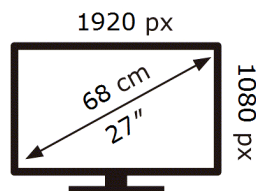

ENERG

Samsung

S27DM500EU

23 kWh/1000h

ABCDEF **G**

32 kWh/1000h

2019/2013