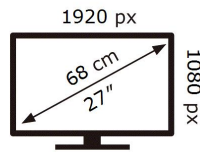

ENERGY

SAMSUNG

S27F354FHM

24 kWh/1000h

2019/2013