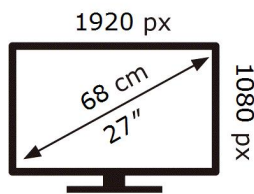

ENERG 

SAMSUNG

S27F354FHU

24 kWh/1000h

2019/2013