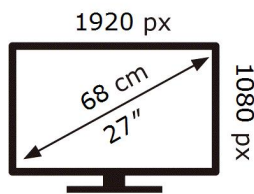

ENERG

SAMSUNG

S27F358FWU

26 kWh/1000h

2019/2013