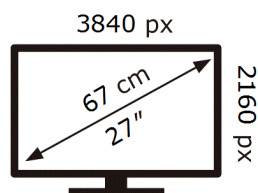

ENERG

Samsung

S27FG810SU

45 kWh/1000h

ABCDEF **G**

HDR

52 kWh/1000h

2019/2013