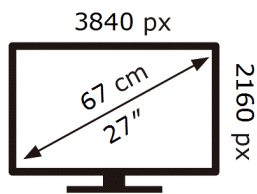

ENERG ⚡

Samsung

S27FG814SU

45 kWh/1000h

ABCDEF **G**

52 kWh/1000h

2019/2013