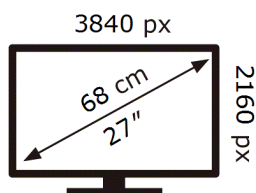

ENERG

Samsung

S27FG900XU

26 kWh/1000h

ABCDEF **G**

44 kWh/1000h

2019/2013