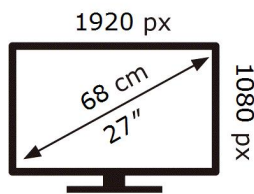

**ENERG**

**SAMSUNG**

S27H650FDU

**25** kWh/1000h

2019/2013