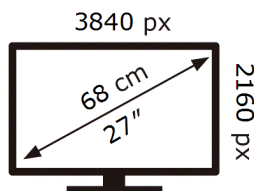

ENERG

Samsung

S27H700EAU

23 kWh/1000h

ABCDEF **G**

HDR

39 kWh/1000h

2019/2013