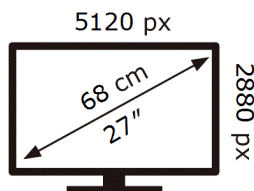

ENERG

Samsung

S27H802EFA

26 kWh/1000h

ABCDEF **G**

49 kWh/1000h

2019/2013