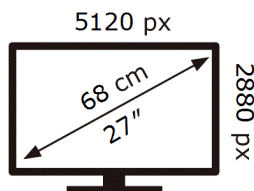

ENERG

Samsung

S27H804EFA

26 kWh/1000h

ABCDEF **G**

49 kWh/1000h

2019/2013