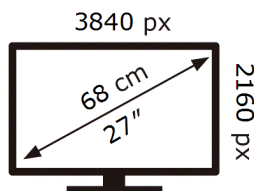

ENERG ⚡

Samsung

S27H804UAA

26 kWh/1000h

ABCDEF **G**

42 kWh/1000h

2019/2013