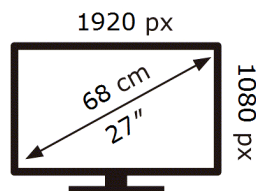

ENERGY

Samsung

S27HG402EU

18 kWh/1000h

ABCDEF **G**

36 kWh/1000h

2019/2013