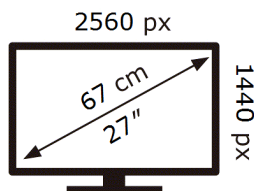

ENERG

Samsung

S27HG612SU

20 kWh/1000h

ABCDEF **G**

HDR

72 kWh/1000h

2019/2013