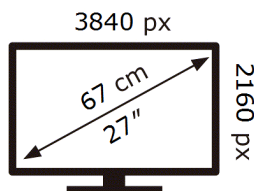

**ENERG** ⚡

**Samsung**

S27HG800SU

**32** kWh/1000h

ABCDEF **G**

**HDR**

**54** kWh/1000h

2019/2013