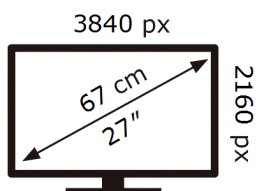

ENERG ⚡

Samsung

S27HG802SU

32 kWh/1000h

ABCDEF **G**

HDR

54 kWh/1000h

2019/2013