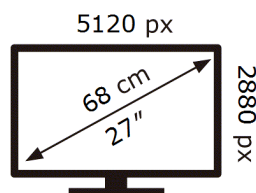

# ENERG

Samsung

S27HG806EF

**26** kWh/1000h

ABCDEF **G**

**HDR**

**61** kWh/1000h

2019/2013