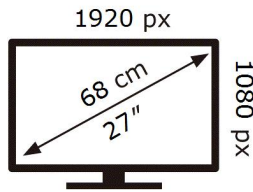

ENERG 

SAMSUNG

S27R350FHM

22 kWh/1000h

2019/2013