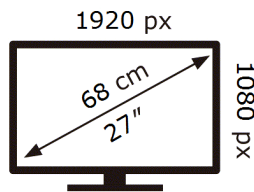

ENERG ⚡

Samsung

S27R350FHU

22 kWh/1000h

2019/2013