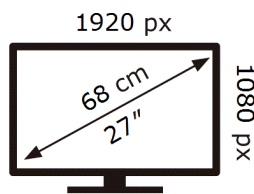

ENERG 

Samsung

S27R650FDR

20 kWh/1000h

2019/2013