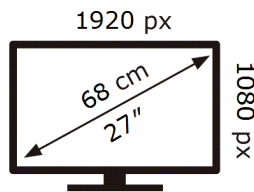

ENERG ⚡

Samsung

S27R650FDU

24 kWh/1000h

2019/2013