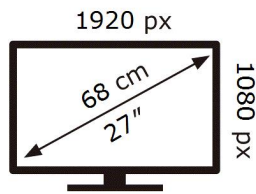

ENERG 

SAMSUNG

S27R650FDU

24 kWh/1000h

2019/2013