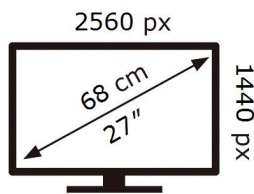

ENERG 

SAMSUNG

S27R750QEU

48 kWh/1000h

2019/2013