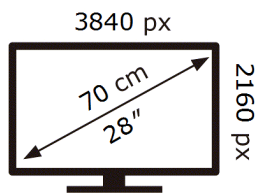

ENERG

SAMSUNG

S28AG700NU

33 kWh/1000h

ABCDEF **G**

HDR

50 kWh/1000h

2019/2013