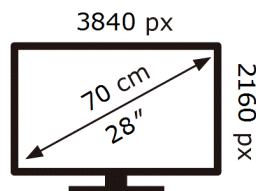

ENERG

Samsung

S28BG702EP

27 kWh/1000h

ABCDEF **G**

55 kWh/1000h

2019/2013